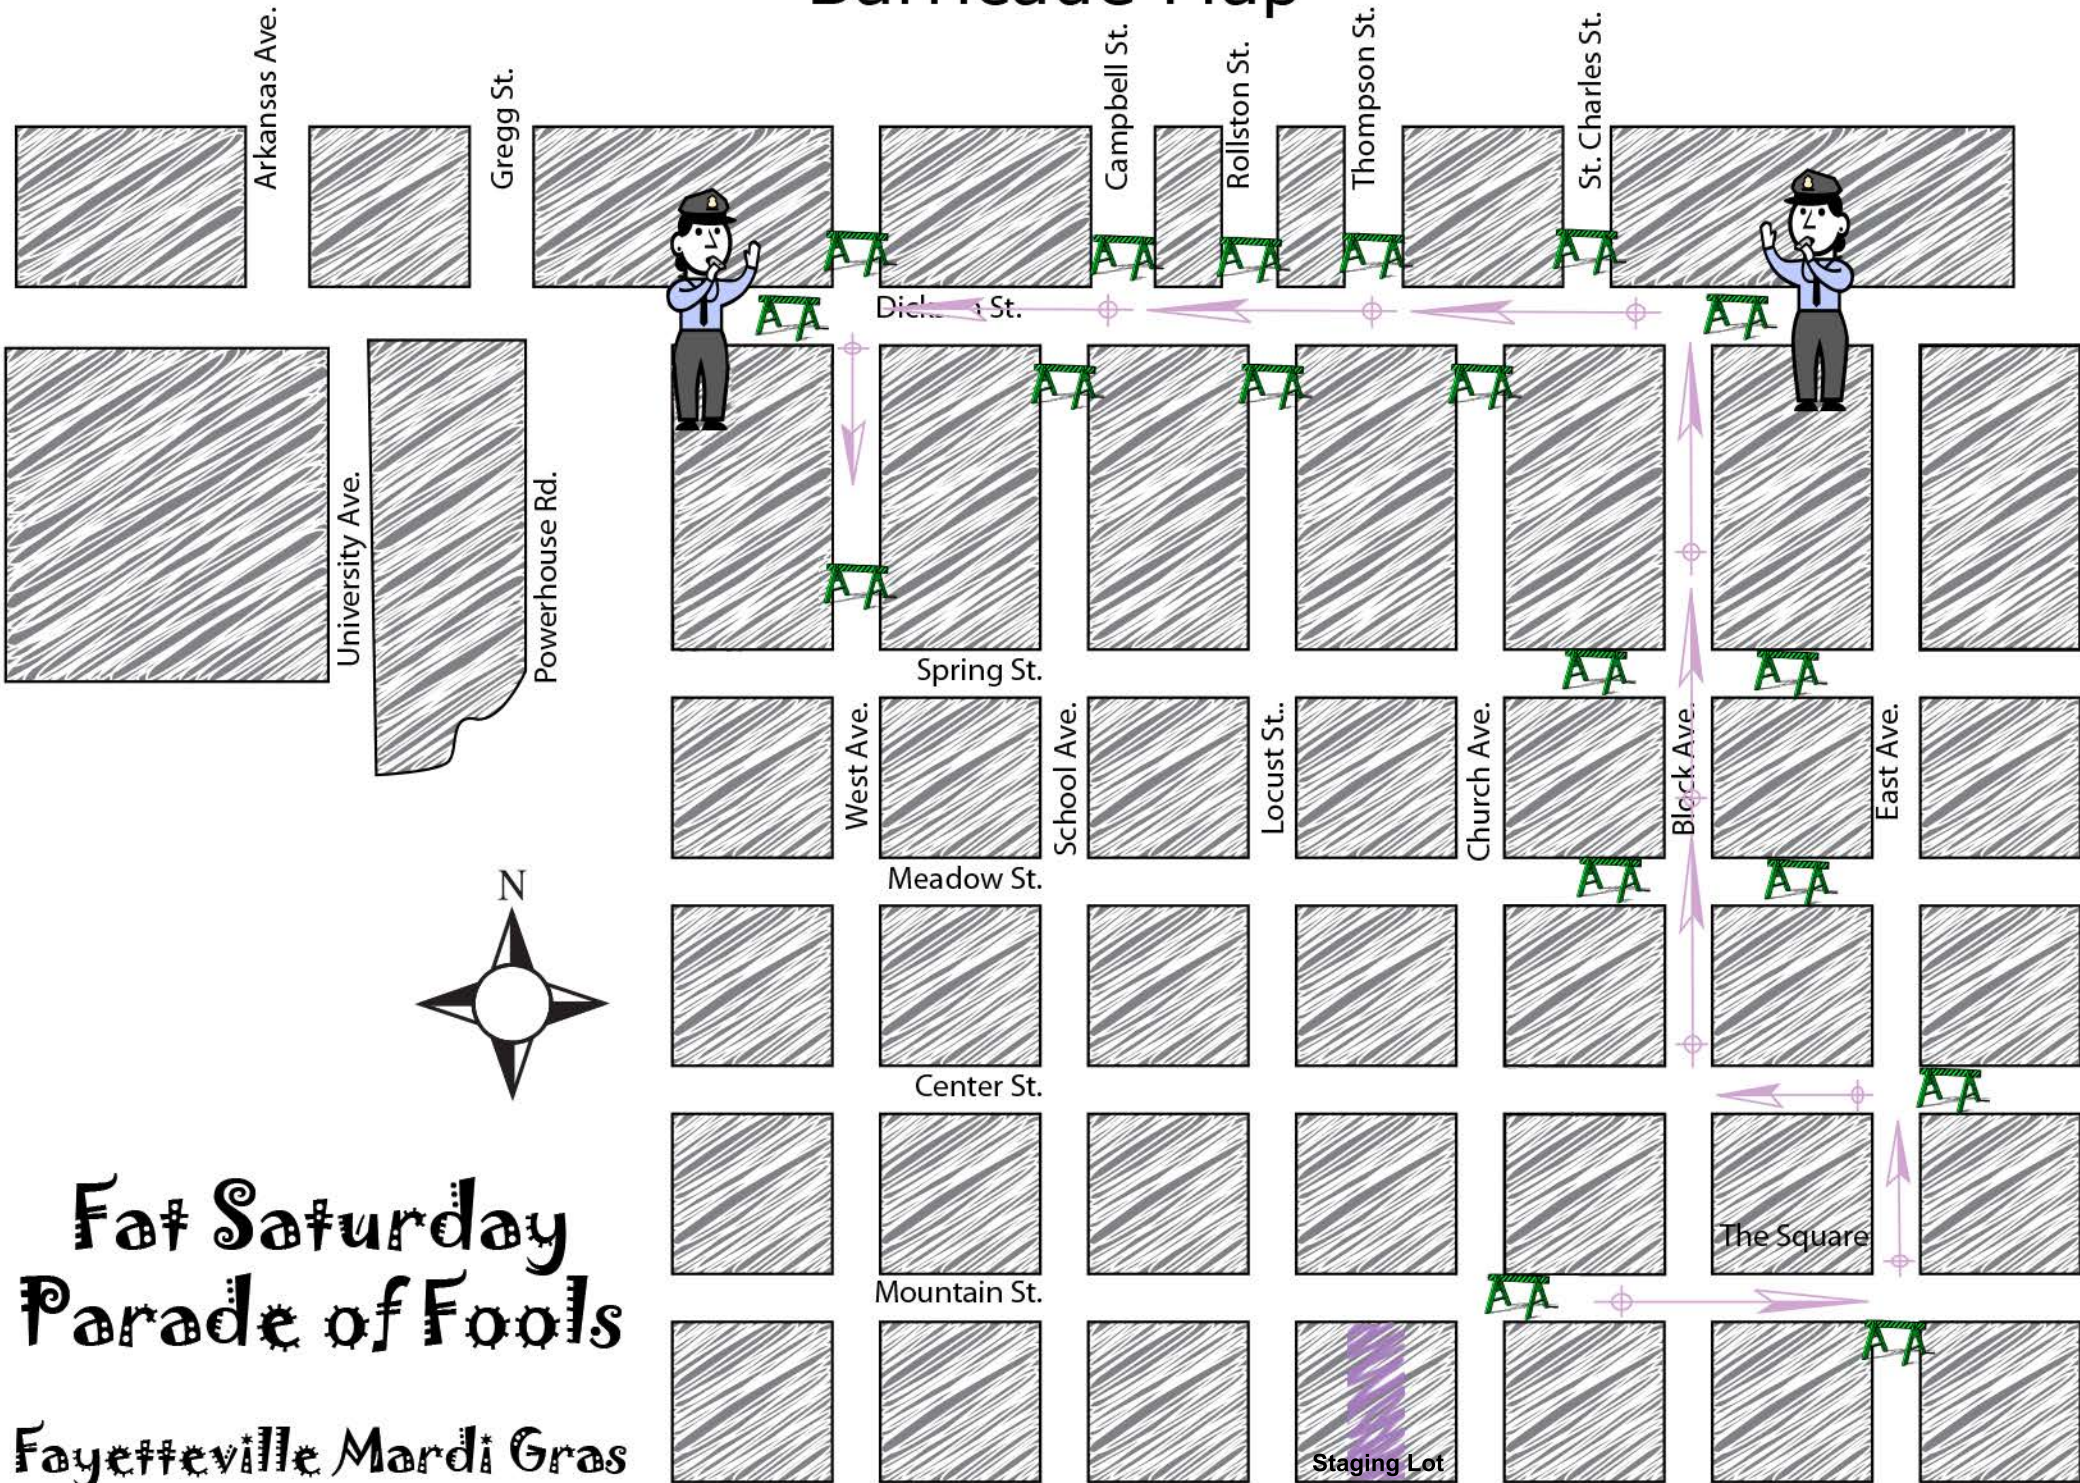

Barricade Map

**Fat Saturday
Parade of Fools**
Fayetteville Mardi Gras