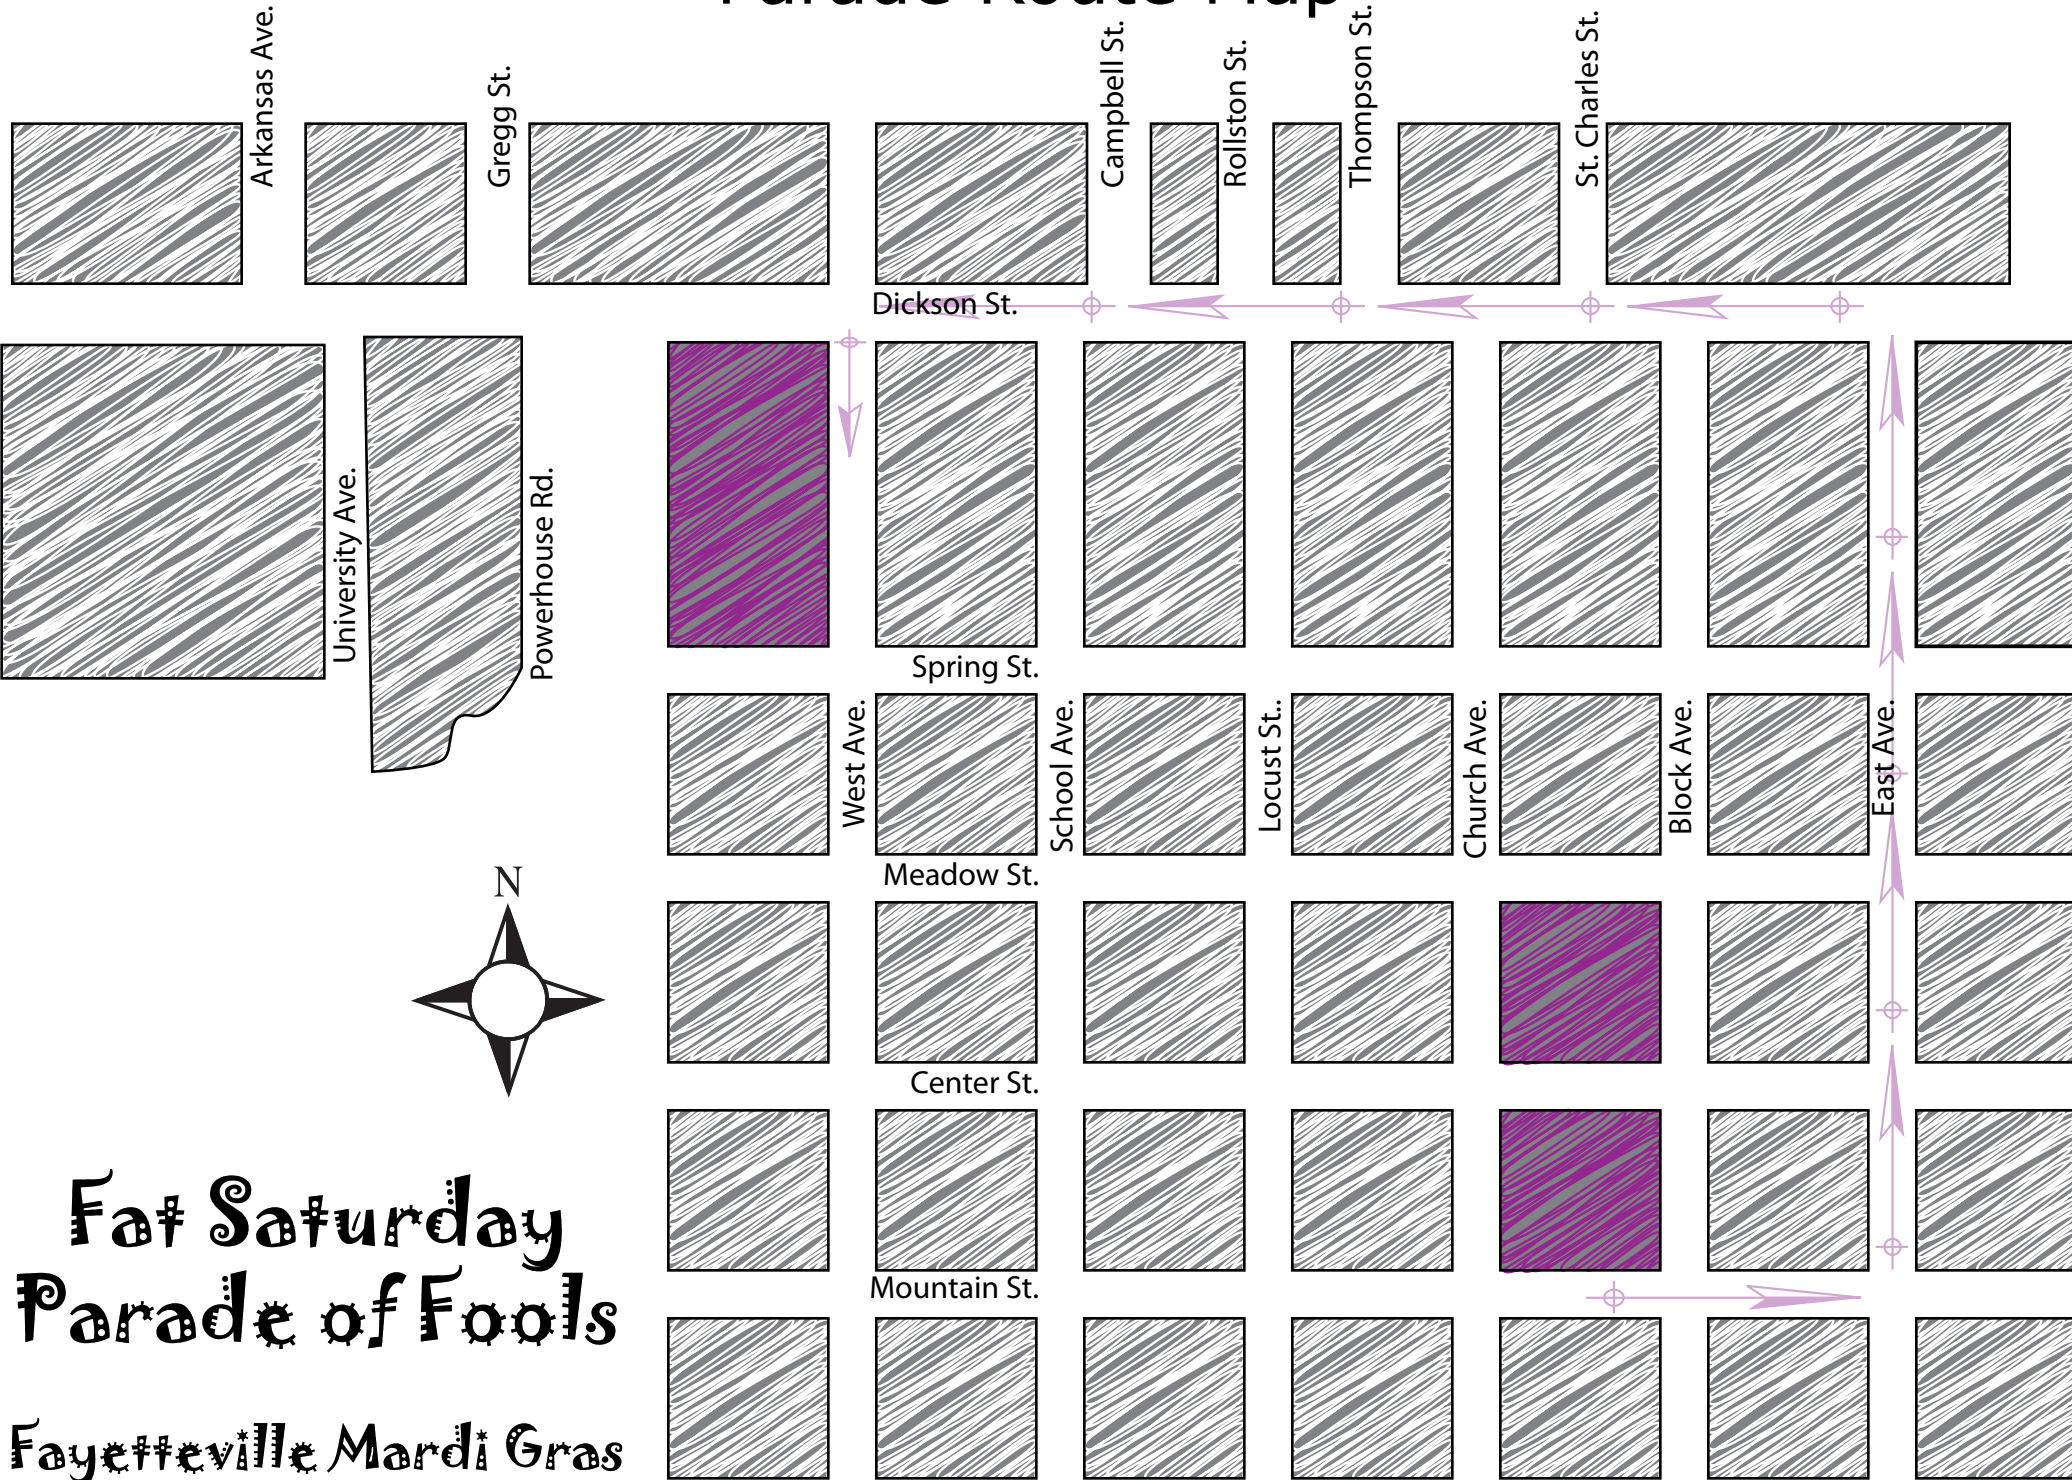

Parade Route Map

**Fat Saturday
Parade of Fools**
Fayetteville Mardi Gras